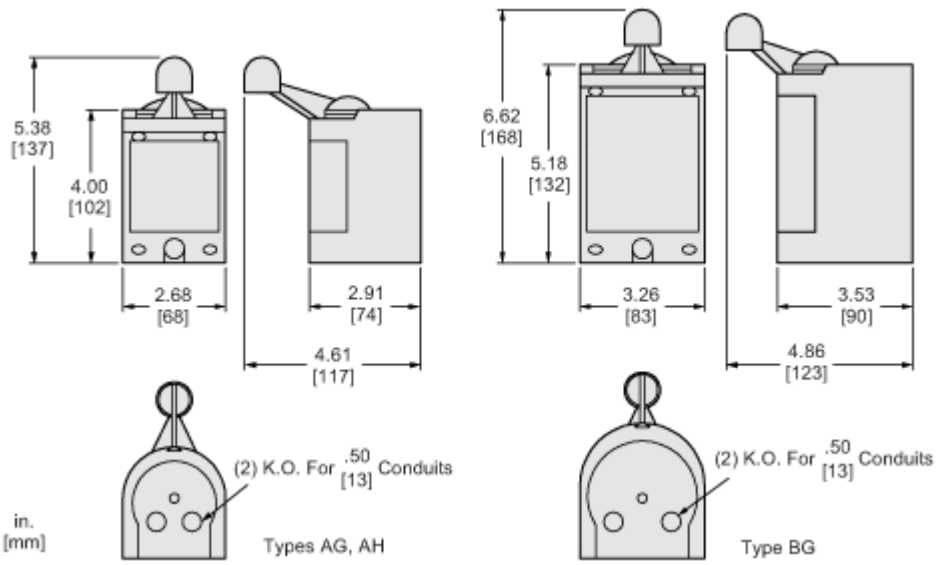

Complementary

Certifications	UL Listed CSA
Electrical Connection	Screw-clamp terminals
Type	A
Width	2.68 in (68.07 mm)
Height	5.38 in (136.65 mm)
Depth	4.61 in (117.09 mm)
Product Weight	1.34 lb(US) (0.61 kg)

Package 1 Height	4.69 in (11.9 cm)
Package 1 Width	5.59 in (14.2 cm)
Package 1 Length	7.01 in (17.8 cm)
Package 1 Weight	20.00 oz (567.0 g)

Contractual warranty

Warranty	18 months
-----------------	-----------

Reach Regulation

[REACH Declaration](#)

Eu Rohs Directive

Not compliant

China Rohs Regulation

[China RoHS declaration](#)

Product out of China RoHS scope. Substance declaration for your information.

California Proposition 65

Approximate Dimensions

Connections and Wiring Diagrams

Internal Switching

Three-Phase Wiring Diagram